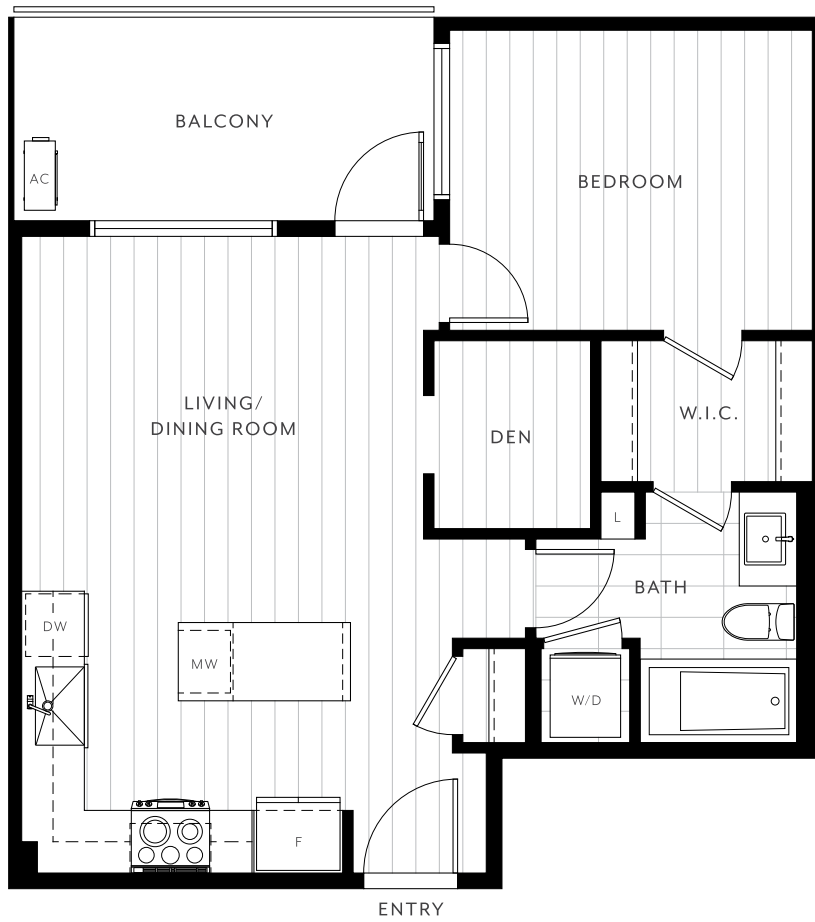

G

1 BEDROOM + DEN, 1 BATH
INTERIOR 594 SQ FT

BUILDING ONE

LEVEL 2

LEVEL 3

LEVEL 4

LEVEL 5

LEVEL 6